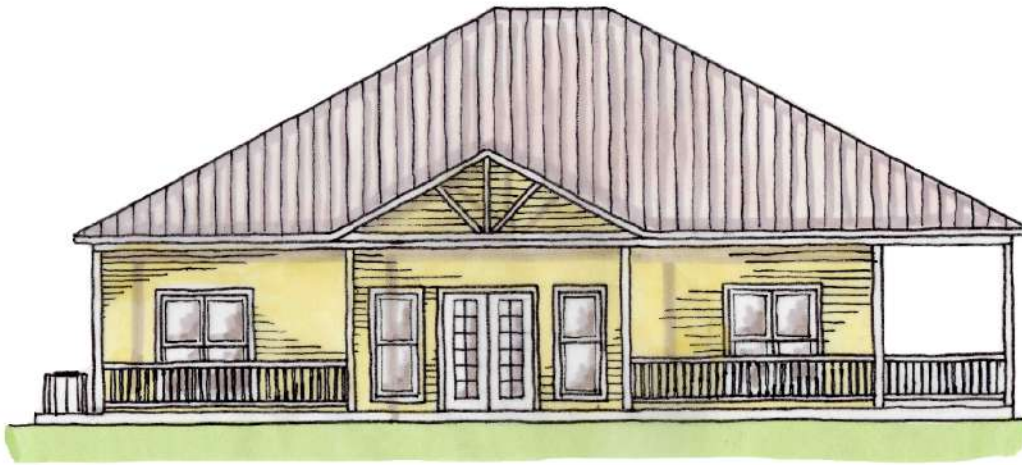

YOUR HOME

*Design
Inc.*

Phone: 251.338.1242
alan@yourhomedesign.net

PLAN # AD1552-3-2
JOB # 18-254

FRONT ELEVATION

AREAS:
LIVING 1,552
PORCHES 1,031

DIMENSIONS:
WIDTH 54'-7"
DEPTH 47'-4"

FLOOR PLAN

Your Home's Design is so important to us we named our
business after it.