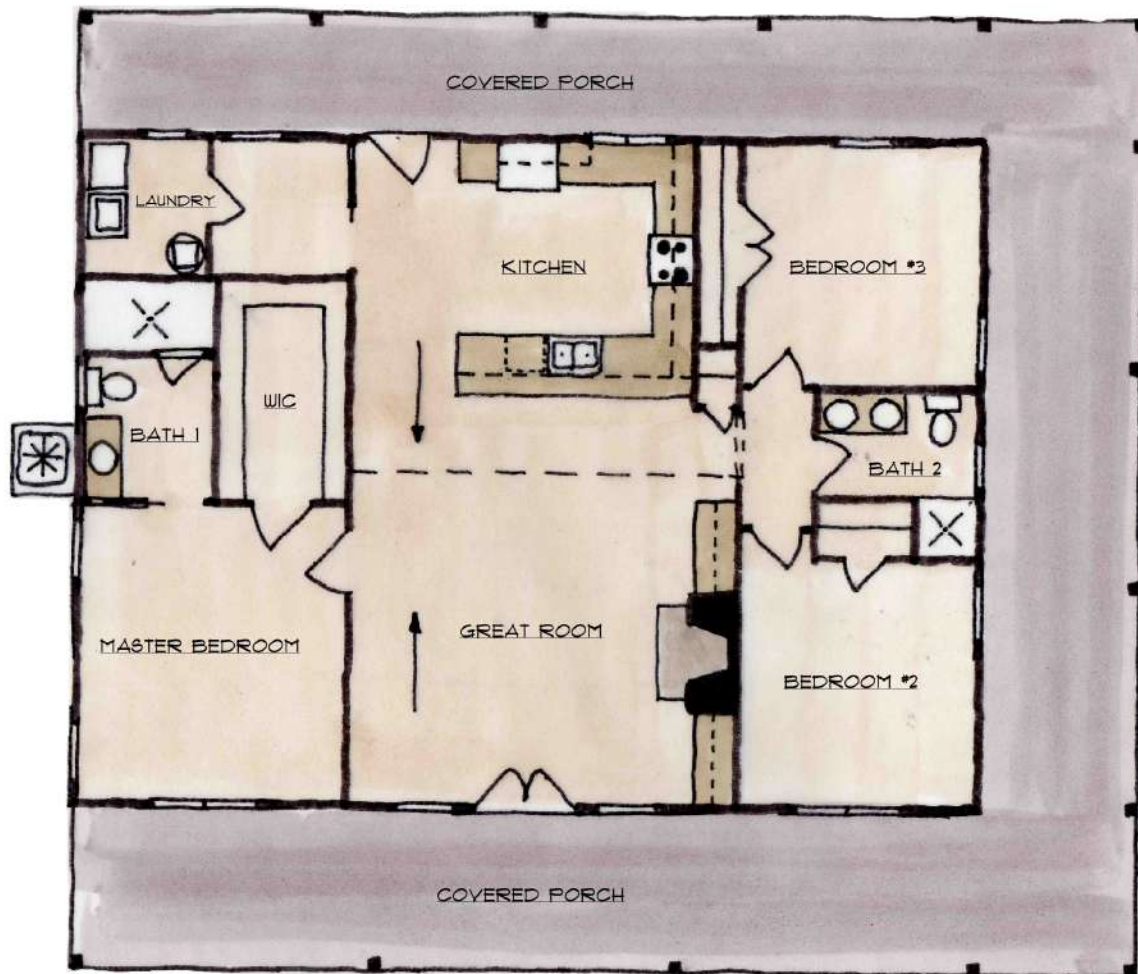

YOUR HOME

*Design
Inc.*

Phone: 251.338.1242
alan@yourhomedesign.net

PLAN # AD1552-3-2
JOB # 18-254

FRONT ELEVATION

AREAS:
LIVING 1,552
PORCHES 1,031

DIMENSIONS:
WIDTH 54'-7"
DEPTH 47'-4"

FLOOR PLAN