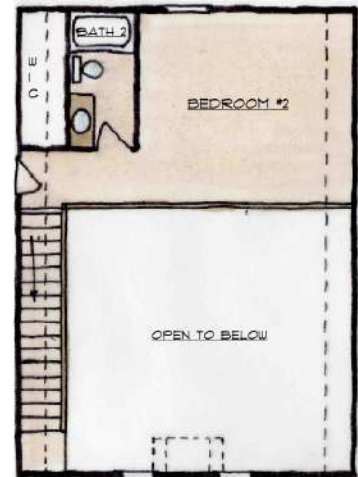

YOUR HOME

Design Inc.

Phone: 251.338.1242
alan@yourhomedesign.net

PLAN # AD1607-3-2
JOB # 18-232

FRONT ELEVATION

AREAS:
LIVING 1,607
PORCHES 607

DIMENSIONS:
WIDTH 5'-6"
DEPTH 51'-8"

LOWER LEVEL