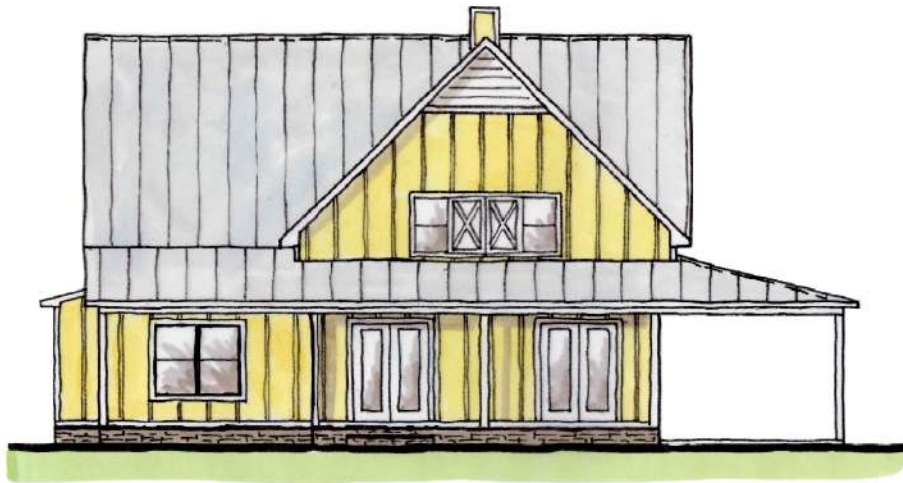

YOUR HOME

Design Inc.

Phone: 251.338.1242
alan@yourhomedesign.net

PLAN # AD1607-3-2
JOB # 18-232

FRONT ELEVATION

AREAS:
LIVING 1,607
PORCHES 607

DIMENSIONS:
WIDTH 5'-6"
DEPTH 51'-8"

LOWER LEVEL

UPPER LEVEL

Your Home's Design is so important to us we named our business after it.