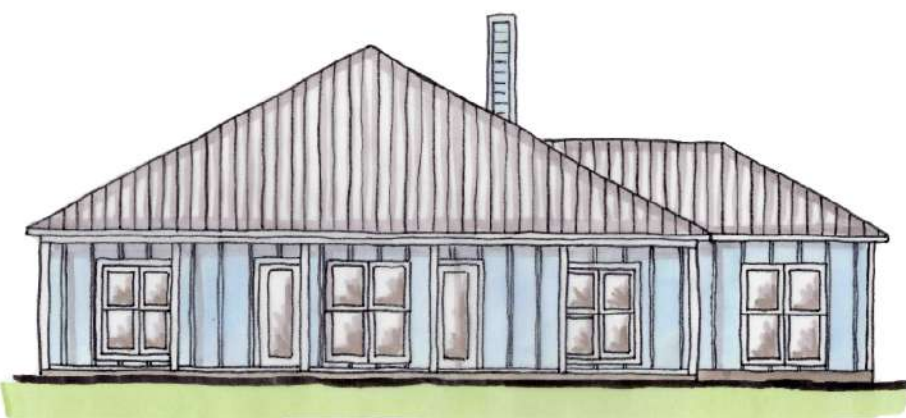

Phone: 251.338.1242  
alan@yourhomedesign.net

PLAN # AD-1799-4-2  
JOB # 15-576

AREAS:  
LIVING 1,799  
PORCHES 736

DIMENSIONS:  
WIDTH 58'-4"  
DEPTH 49'-4"

FRONT ELEVATION

FLOOR PLAN

Your Home's Design is so important to us we named our business after it.