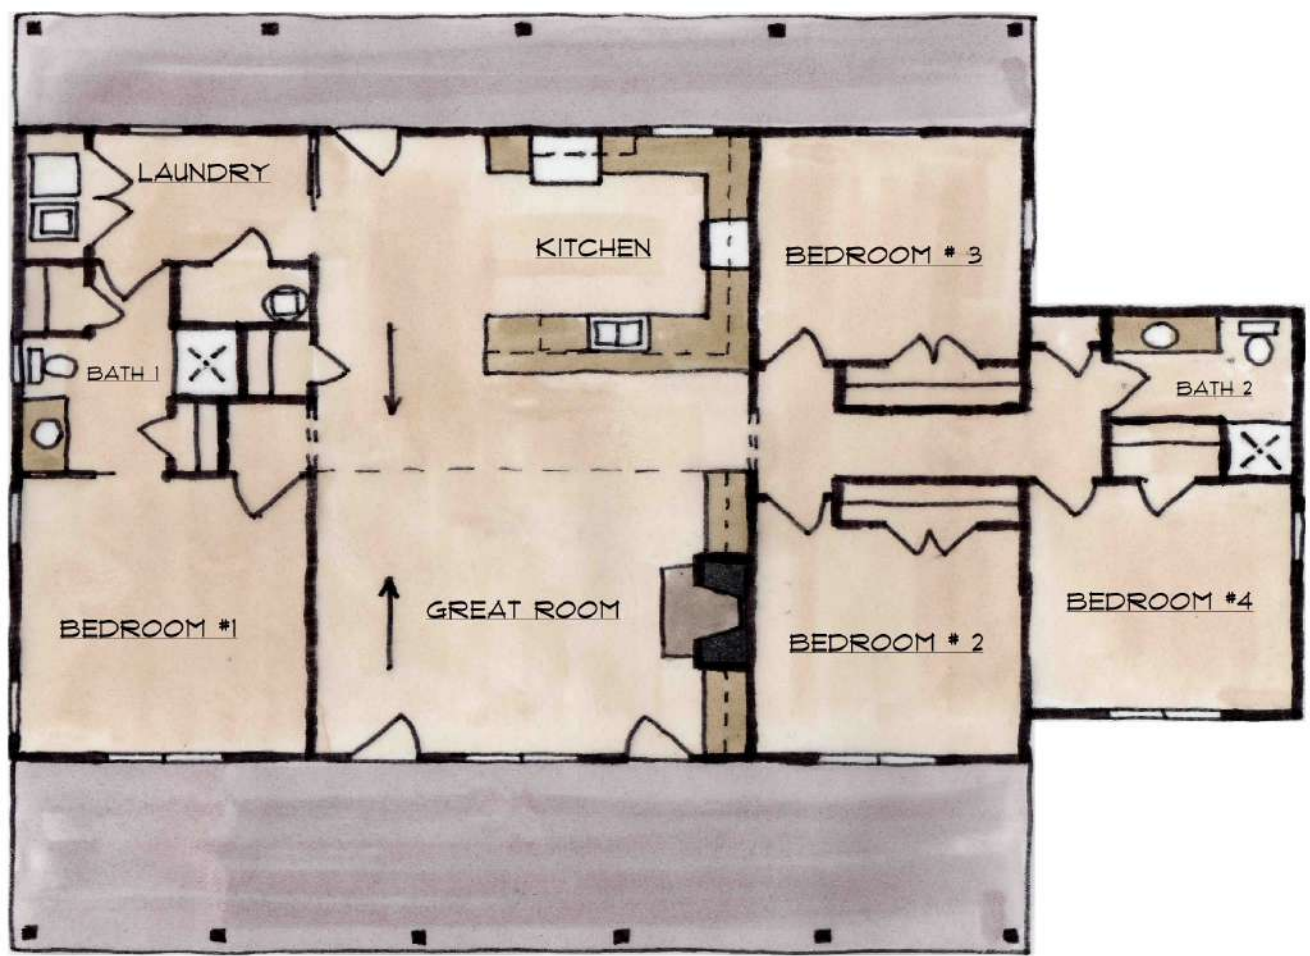

Phone: 251.338.1242  
alan@yourhomedesign.net

PLAN # AD-1799-4-2  
JOB # 15-576

AREAS:  
LIVING 1,799  
PORCHES 736

DIMENSIONS:  
WIDTH 58'-4"  
DEPTH 49'-4"

FRONT ELEVATION

FLOOR PLAN

Your Home's Design is so important to us we named our business after it.