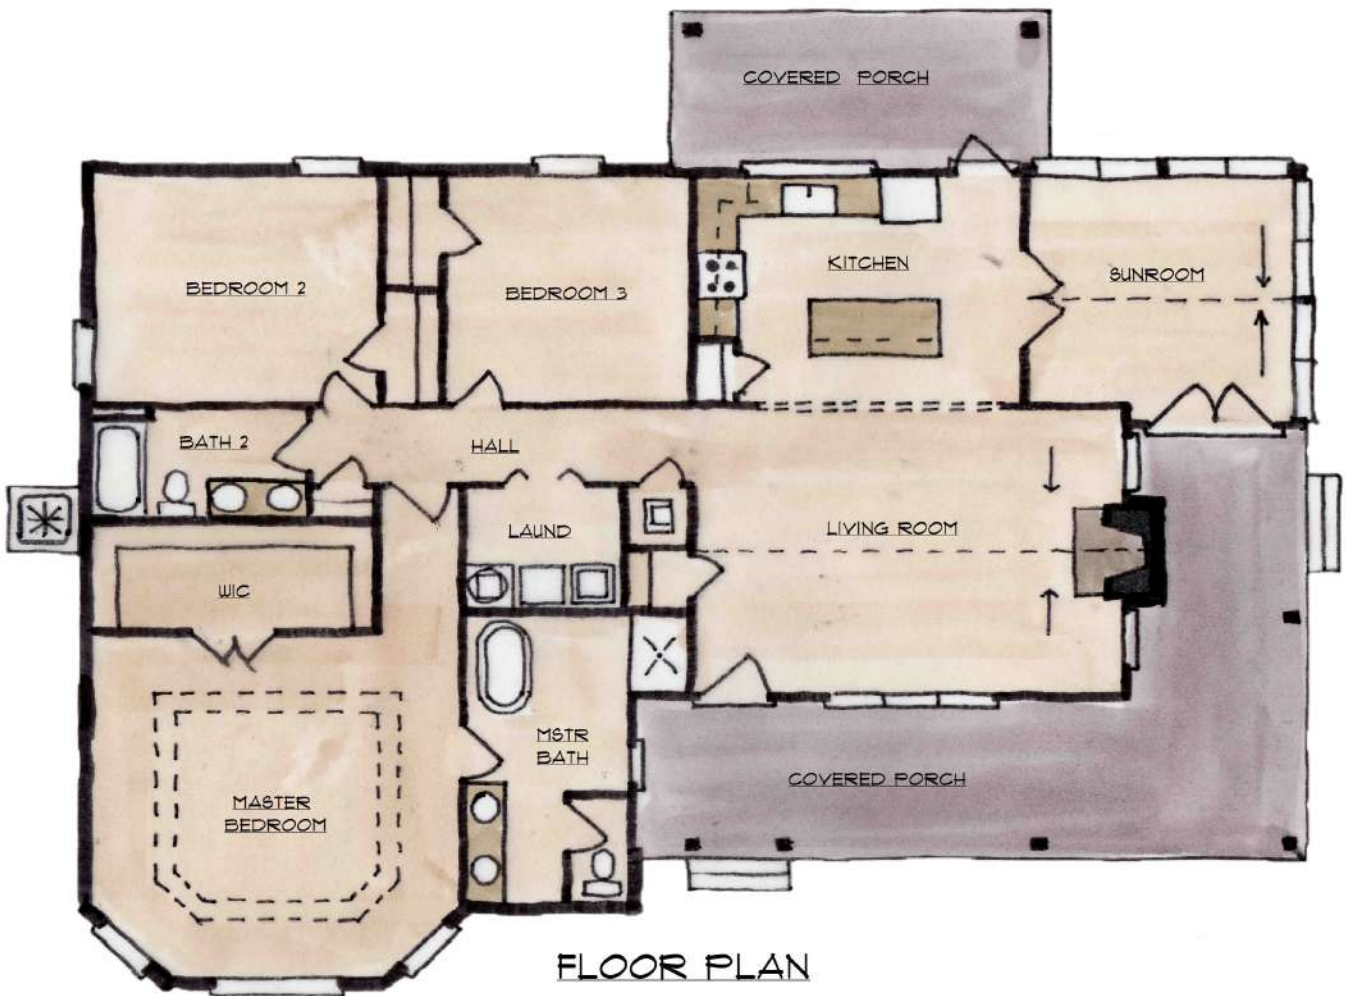

**YOUR HOME**

*Design Inc.*

Phone: 251.338.1242  
alan@yourhomedesign.net

PLAN # AD-1989-3-2  
JOB # 15-484

FRONT ELEVATION

AREAS:  
LIVING 1,989  
PORCHES 379

DIMENSIONS:  
WIDTH 60'-6"  
DEPTH 21'-10"

FLOOR PLAN