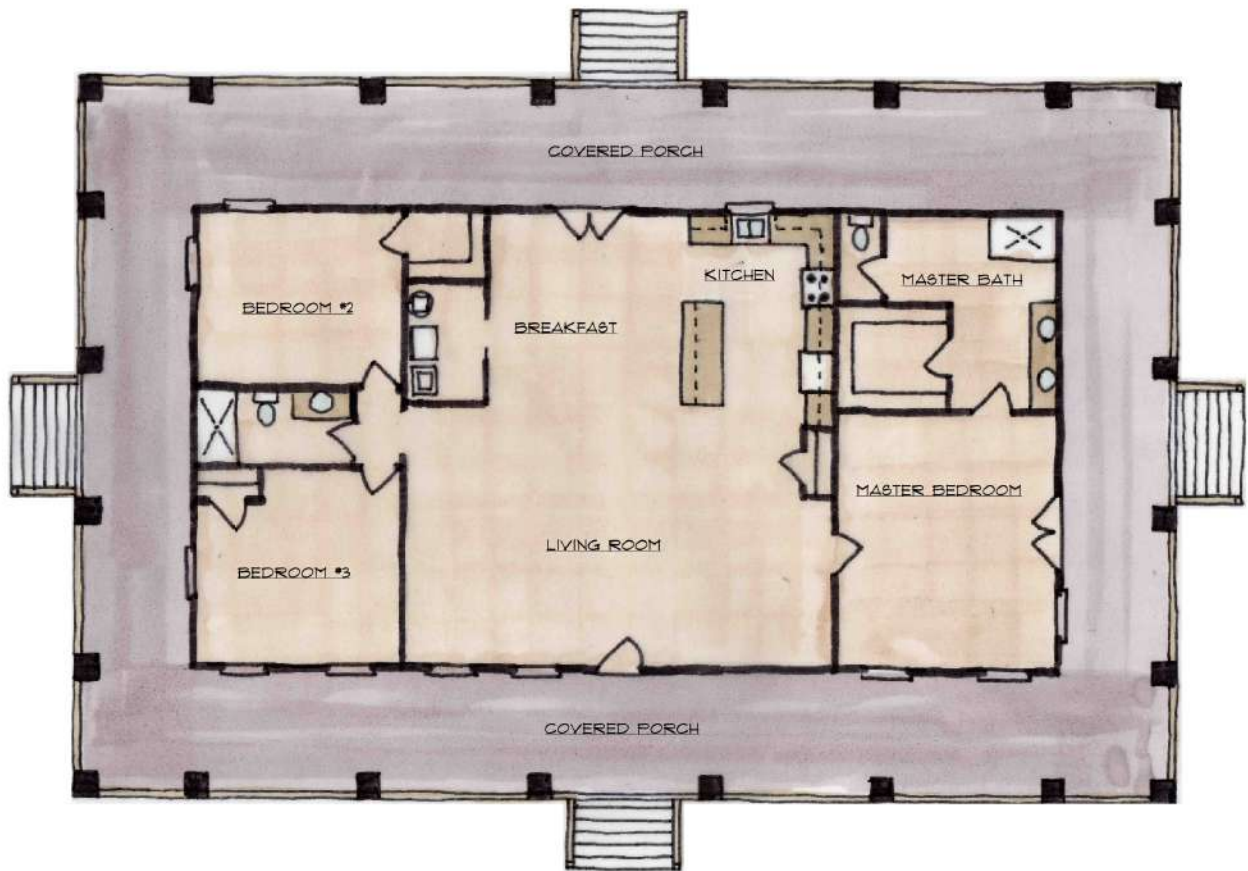

Phone: 251.338.1242
alan@yourhomedesign.net

PLAN # AD-2029-3-2
JOB # 18-065

AREAS:
LIVING 2,029
PORCHES 1,800

DIMENSIONS:
WIDTH 80'-2"
DEPTH 49'-4"

FRONT ELEVATION

FLOOR PLAN

Your Home's Design is so important to us we named our business after it.