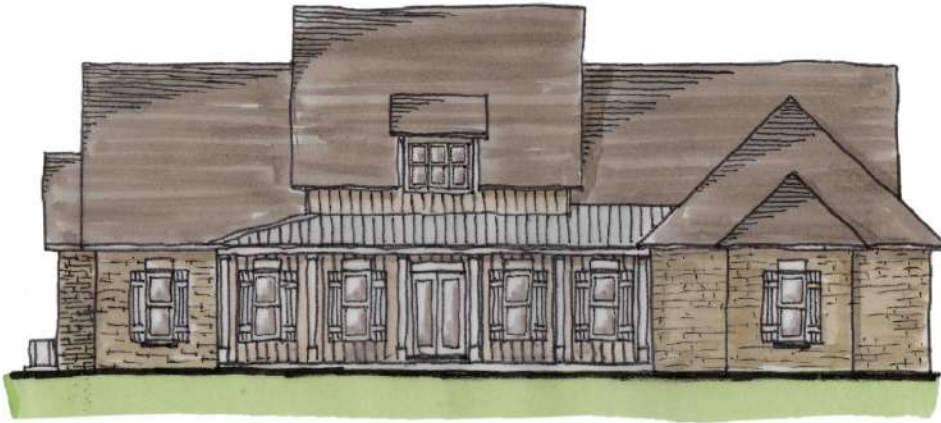

YOUR HOME

Design Inc.

Phone: 251.338.1242
alan@yourhomedesign.net

PLAN # AD-2258-3-3-3
JOB # 20-142

AREAS:

LIVING 2,258
PORCHES 639
GARAGE 684

DIMENSIONS:

WIDTH 84'-8"
DEPTH 57'-11"

FRONT ELEVATION

FLOOR PLAN

Your Home's Design is so important to us we named our business after it.