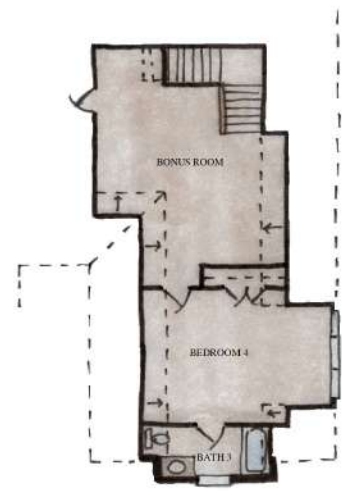

Phone: 251.338.1242
 alan@yourhomedesign.net

PLAN # AD-3126-4-4-3
 JOB # 19-179

FRONT ELEVATION

AREAS:
 LIVING 3,126
 PORCHES 551
 GARAGE 973

DIMENSIONS:
 WIDTH 69'-4"
 DEPTH 78'-0"

LOWER LEVEL

UPPER LEVEL

Your Home's Design is so important to us we named our business after it.