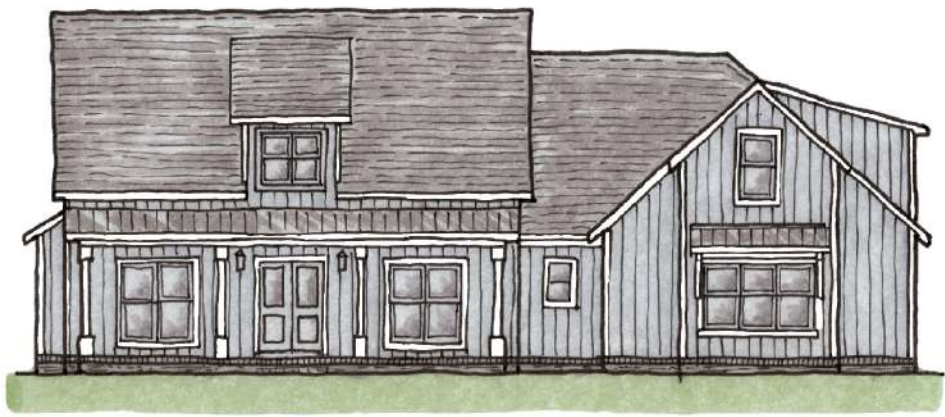

Phone: 251.338.1242
 alan@yourhomedesign.net

PLAN # AD-3126-4-4-3
 JOB # 19-179

FRONT ELEVATION

AREAS:
 LIVING 3,126
 PORCHES 551
 GARAGE 973

DIMENSIONS:
 WIDTH 69'-4"
 DEPTH 78'-0"

LOWER LEVEL

UPPER LEVEL

Your Home's Design is so important to us we named our business after it.