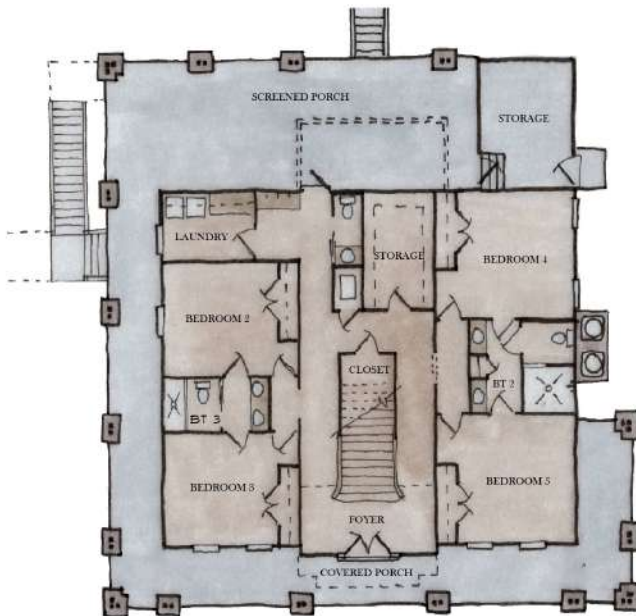

YOUR HOME

Design Inc.

Phone: 251.338.1242
alan@yourhomedesign.net

PLAN # AD-3324-5-3
JOB #15-051

FRONT ELEVATION

AREAS:
LIVING 3,324
PORCHES 1,754

DIMENSIONS:
WIDTH 59'-0"
DEPTH 54'-8"

LOWER LEVEL